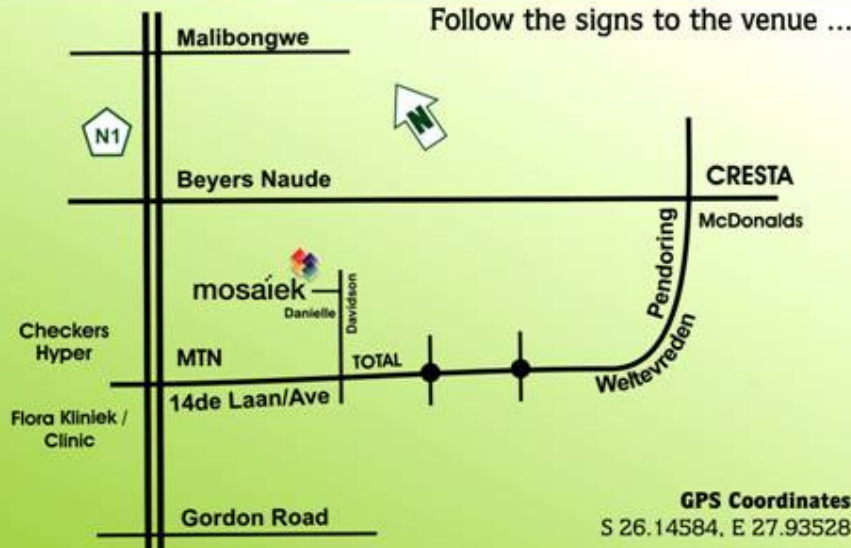

embark foundation proudly presents ...

the 2010

Arts & Crafts EXPO

@ MOSAÏEK SQUARE

26 October
to
6 November

Closed on Sunday

09:00 to 20:00

*Free entry / Safe parking
Coffee Shop*

Mosaïek
Danielle Close, (off Davidson Street /
14th Avenue), Fairland

WITH 70 NEW
EXHIBITORS!

- * Exclusive gifts
- * Pottery
- * Jewellery
- * Fashion accessories
- * Paintings
- * Glass & ceramic art
- * Decor accessories
- * Toys
- * Foodstuffs
- * Bath products
- * Metal & wire art
- * Decoupage
- * Sandstone crafts
- * Needlework
- * Scrap-booking
- * Finger puppets
- * Kiddie clothing
- * Leather goods
- * Paper craft
- * Candles
- * Christmas decor
- ... and much more!

Follow the signs to the venue ...

GPS Coordinates
S 26.14584, E 27.93528

011 268 4784 / 011 268 4700
www.expoartsandcrafts.co.za